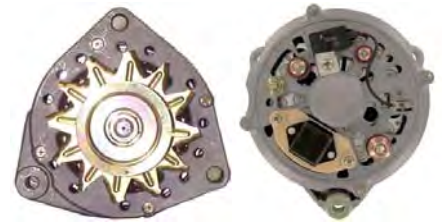

**amipart**

Working hard to keep you competitive  
(mm) Dims

**MERCEDES**

Part No OE Numbers

Description

Notes

Applications

Illustration

**ROTATING ELECTRICS - ALTERNATORS**

**ROTATING ELECTRICS - ALTERNATORS**

AM5500 0091549702 ALTERNATOR  
009154970280  
0091549802  
0101549102  
010154910280

BOSCH NO: 4026 800 SERIES  
BOSCH NO: 3777 ACTROS  
BOSCH NO: 6033GB3054 ATEGO  
BOSCH NO: 6033GB3027  
BOSCH NO: 6033GB3022  
BOSCH EUROPE NO:  
0986040260  
BOSCH EUROPE NO:  
0986037770  
BOSCH NO: 0120469117  
BOSCH NO: 0120468137  
BOSCH NO: 0120468118  
BOSCH NO: 0120468117  
ROTATION CW  
8 GROOVE  
80A / 24V  
BOSCH TYPE

**amipart**

Working hard to keep you competitive  
(mm) Dims

**MERCEDES**

Part No OE Numbers Description Notes Applications Illustration

**ROTATING ELECTRICS - ALTERNATORS**

AM5501 0091549702 ALTERNATOR, C/W  
009154970280 CLUTCH PULLEY  
0101549102  
010154910280